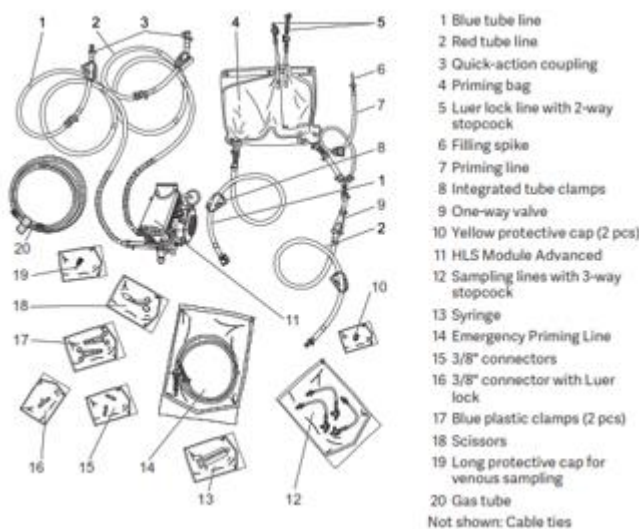

Dear valued customer,

Maquet Cardiopulmonary GmbH (MCP)/Getinge is notifying you about an issue related to the HLS Sets potentially having a compromised sterile barrier of the Emergency Priming Line.

The HLS Set is intended for use in an extracorporeal circulation for cardiac support and/or pulmonary support. The Emergency Priming Line is for removing air in the blue line which has not yet reached the HLS module Set (Figure 1) and is therefore used in emergency situations only.

Figure 1: Blue tube line (1), Emergency Priming Line (14)

Description of the Problem

During retrospective internal testing of HLS Set packaging, MCP/Getinge discovered narrow channels in the seal of the sterile bags used to package the Emergency Priming Line (Figure 1 Item 14). MCP/Getinge receives this sterile bag from a supplier that performs tests to verify sterility. Incomplete sealing can potentially lead to a breach of the sterile barrier.

Template: CP-SOP-001-T-02 V02, Effective date 2019-09-15

The Emergency Priming Line is first packaged in the above described sterile bag, which is itself packaged in the sterile Intellipack tray with the other HLS Set components. Thus, even with the potentially compromised sterile bag, the Emergency Priming Line is sterile when an HLS Set is first opened. Therefore, Emergency Priming Lines affected by this Field Safety Notice may only be used immediately after opening an HLS Set or else disposed of, if not needed. If an Emergency Priming Line is needed at a later time, a new HLS Set needs to be opened to obtain a sterile Emergency Priming Line.